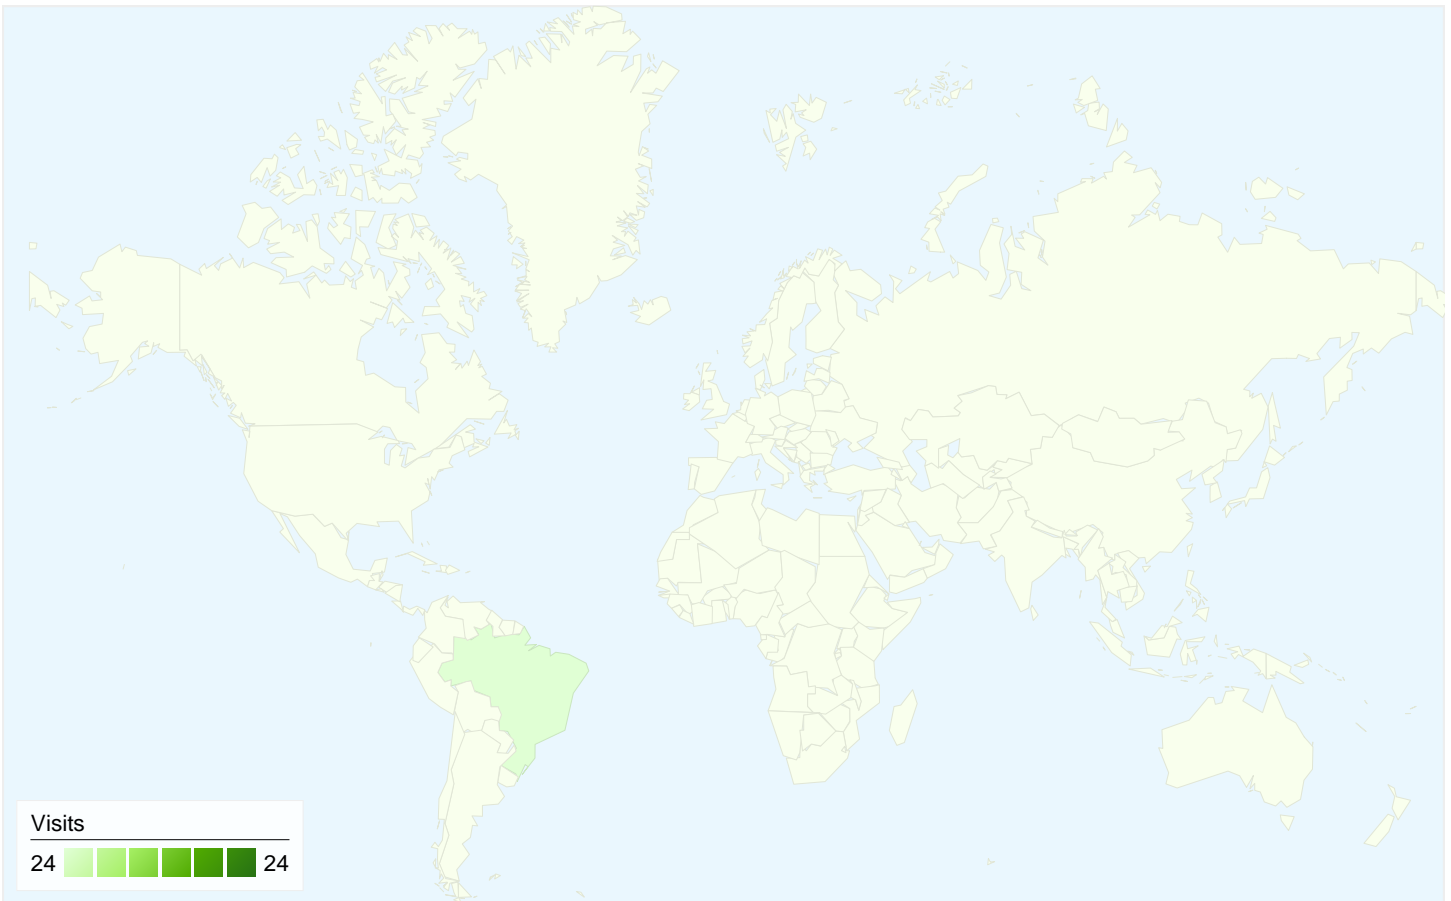

**Visitors**  
**13**

**Map Overlay**

**Traffic Sources Overview**

**Direct Traffic**  
 24.00 (100.00%)

**Content Overview**

Pages	Pageviews	% Pageviews
/	32	80.00%
/index.html	8	20.00%

**13 people visited this site**

# Traffic Sources Overview

Aug 7, 2010 - Sep 6, 2010

Comparing to: Site

All traffic sources sent a total of 24 visits

## Top Traffic Sources

Sources	Visits	% visits	Keywords	Visits	% visits
(direct) ((none))	24	100.00%	There is no data for this view.		

## 24 visits came from 1 countries/territories

Site Usage

<b>Visits</b> <b>24</b> % of Site Total: 100.00%	<b>Pages/Visit</b> <b>1.67</b> Site Avg: 1.67 (0.00%)	<b>Avg. Time on Site</b> <b>00:02:39</b> Site Avg: 00:02:39 (0.00%)	<b>% New Visits</b> <b>54.17%</b> Site Avg: 54.17% (0.00%)	<b>Bounce Rate</b> <b>58.33%</b> Site Avg: 58.33% (0.00%)	
Country/Territory	Visits	Pages/Visit	Avg. Time on Site	% New Visits	Bounce Rate
Brazil	24	1.67	00:02:39	54.17%	58.33%