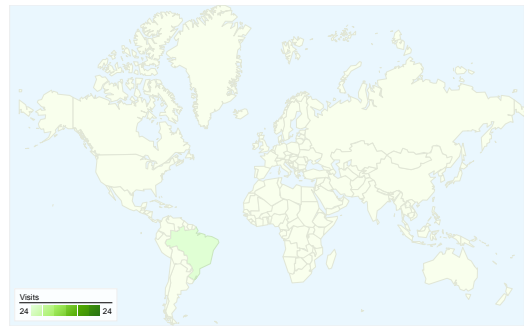

**Site Usage**

**24** Visits

**58.33%** Bounce Rate

**40** Pageviews

**00:02:39** Avg. Time on Site

**1.67** Pages/Visit

**54.17%** % New Visits

**Visitors Overview**

**Visitors**  
**13**

**Map Overlay**

**Traffic Sources Overview**

**Direct Traffic**  
 24.00 (100.00%)

**Content Overview**

Pages	Pageviews	% Pageviews
/	32	80.00%
/index.html	8	20.00%

**13 people visited this site**

# Traffic Sources Overview

Aug 7, 2010 - Sep 6, 2010

Comparing to: Site

All traffic sources sent a total of 24 visits

## 24 visits came from 1 countries/territories

Site Usage

<b>Visits</b> <b>24</b> % of Site Total: 100.00%	<b>Pages/Visit</b> <b>1.67</b> Site Avg: 1.67 (0.00%)	<b>Avg. Time on Site</b> <b>00:02:39</b> Site Avg: 00:02:39 (0.00%)	<b>% New Visits</b> <b>54.17%</b> Site Avg: 54.17% (0.00%)	<b>Bounce Rate</b> <b>58.33%</b> Site Avg: 58.33% (0.00%)	
Country/Territory	Visits	Pages/Visit	Avg. Time on Site	% New Visits	Bounce Rate
Brazil	24	1.67	00:02:39	54.17%	58.33%