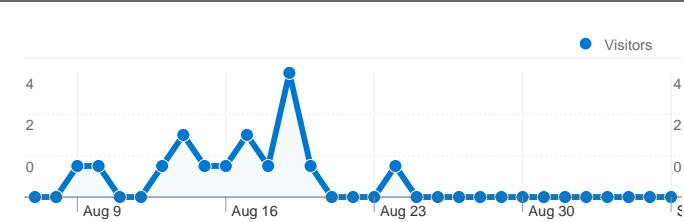

**Site Usage**

**24** Visits

**58.33%** Bounce Rate

**40** Pageviews

**00:02:39** Avg. Time on Site

**1.67** Pages/Visit

**54.17%** % New Visits

**Visitors Overview**

**Visitors**  
**13**

**Map Overlay**

**Traffic Sources Overview**

**Direct Traffic**  
 24.00 (100.00%)

**Content Overview**

Pages	Pageviews	% Pageviews
/	32	80.00%
/index.html	8	20.00%

**13 people visited this site**

**24 Visits**

**13 Absolute Unique Visitors**

**40 Pageviews**

**1.67 Average Pageviews**

**00:02:39 Time on Site**

**58.33% Bounce Rate**

**54.17% New Visits**

**Technical Profile**

# Traffic Sources Overview

Aug 7, 2010 - Sep 6, 2010

Comparing to: Site

All traffic sources sent a total of 24 visits